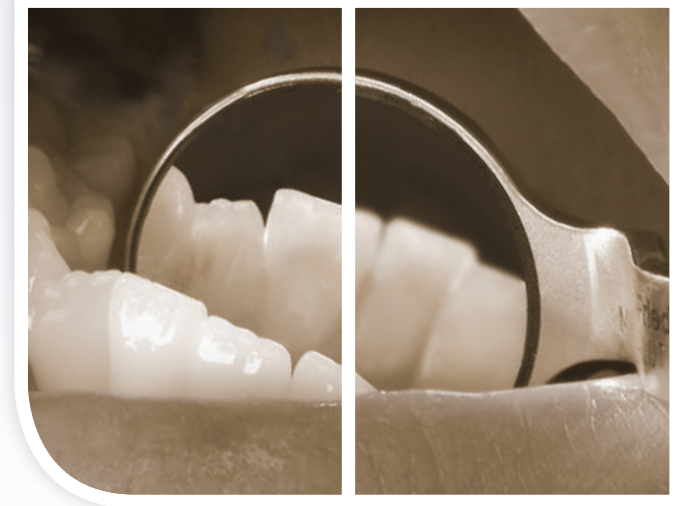

PERIODONTAL

HU-FRIEDY MIRRORS

A BETTER VIEW FOR BETTER PERFORMANCE

How the best perform

HU-FRIEDY MIRRORS

- Front surface reflection provides a sharp, distortion-free image
- High quality stainless steel ensures durability and corrosion resistance
- Double-sided version allows clinicians the ability to maintain indirect vision and illumination while comfortably retracting the patient's cheek and tongue
- Unique retractor shank and thin profile enhance patient comfort
- Smooth and sleek design allows for efficient cleaning and care

NEW HIGH DEFINITION MIRRORS

Hu-Friedy's new High Definition Mirrors feature a proprietary coating that provides superior brilliance and color. The extra brightness increases visibility in all dental procedures. Also scratch-resistant, our HD mirrors are the clear choice for optimal patient treatment.

- 113% reflection factor for exceptional image clarity*
- 38.5% brighter than rhodium coated mirrors*
- 50% brighter than other front surface mirrors*
- Scratch-resistant for product longevity
- Large ergonomic handle options