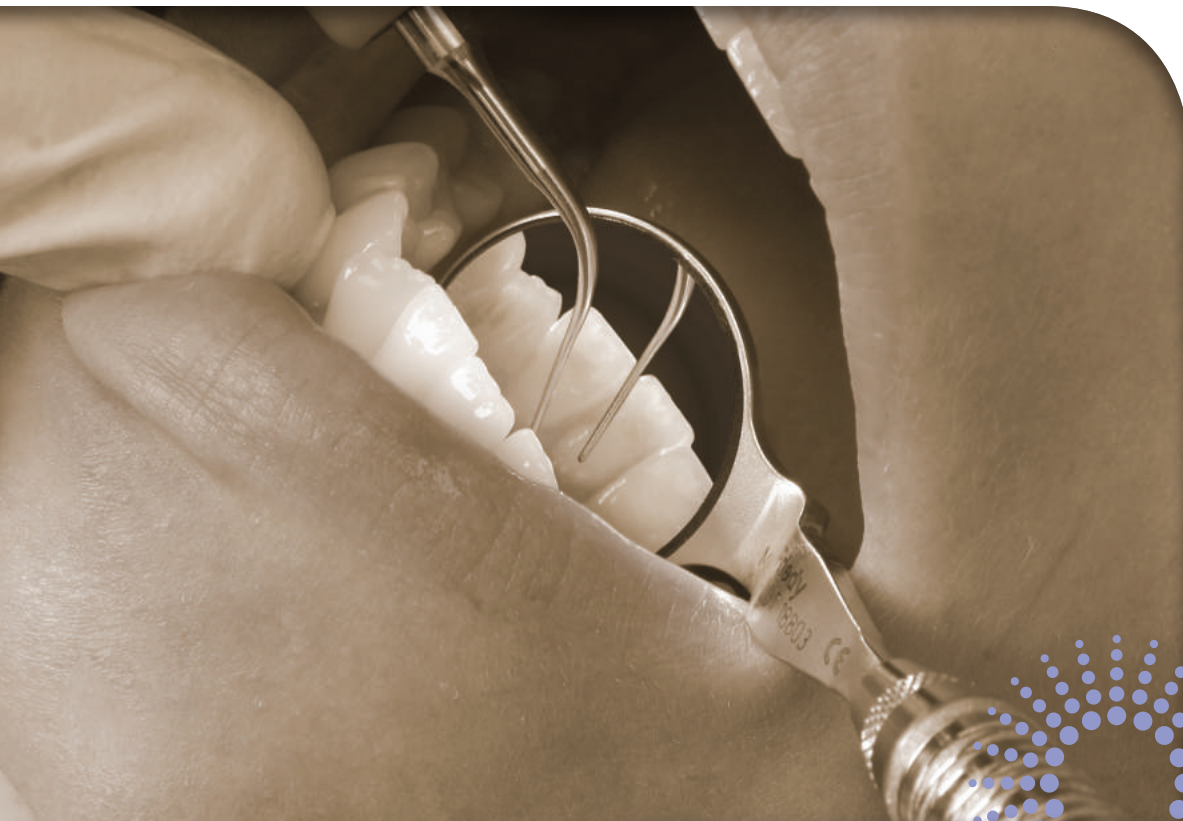

PERIODONTAL

HU-FRIEDY MIRRORS

A BETTER VIEW FOR BETTER PERFORMANCE

How the best perform

HU-FRIEDY MIRRORS

- Front surface reflection provides a sharp, distortion-free image
- High quality stainless steel ensures durability and corrosion resistance
- Double-sided version allows clinicians the ability to maintain indirect vision and illumination while comfortably retracting the patient's cheek and tongue
- Unique retractor shank and thin profile enhance patient comfort
- Smooth and sleek design allows for efficient cleaning and care

NEW HIGH DEFINITION MIRRORS

Hu-Friedy's new High Definition Mirrors feature a proprietary coating that provides superior brilliance and color. The extra brightness increases visibility in all dental procedures. Also scratch-resistant, our HD mirrors are the clear choice for optimal patient treatment.